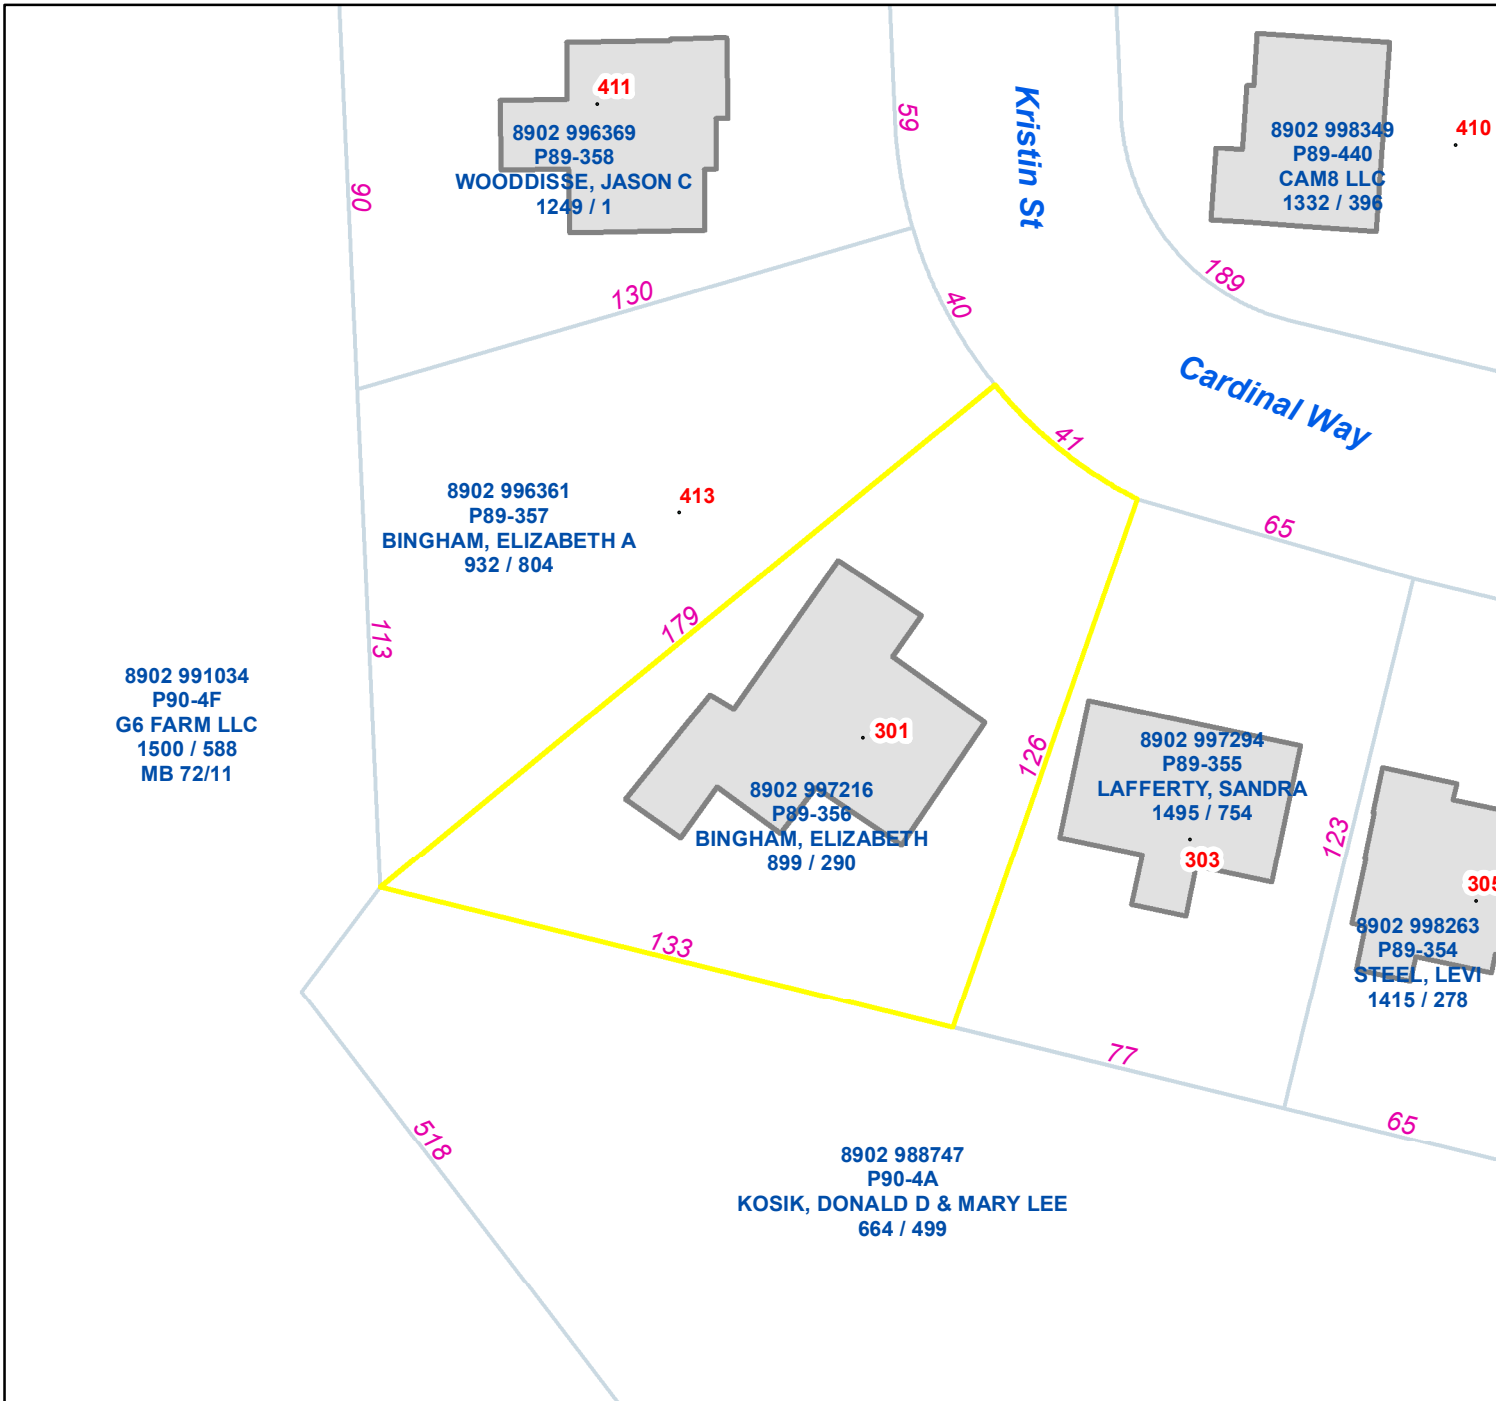

# Pasquotank County, NC

Parcel ID: 8902 997216

Map: P89-356

LOT: 153

00301 CARDINAL WAY  
BINGHAM, ELIZABETH

301 CARDINAL WAY  
ELIZABETH CITY NC 27909

Deed Book: 899  
Deed Page: 290  
Date: 20060210

Land Value: 19100  
Ag Value: 0  
Bldg Value: 150000  
Total Value: 169100

Taxed Acres: 0.273

**NOT A SURVEY**

This map was created from historic maps, recorded deeds and surveys.  
It CAN NOT be used to convey land, settle land disputes or build fences.

Date: 3/9/2024

Property Ownership/  
Lines as of January 1, 2024

**PASQUOTANK**  
COUNTY NC